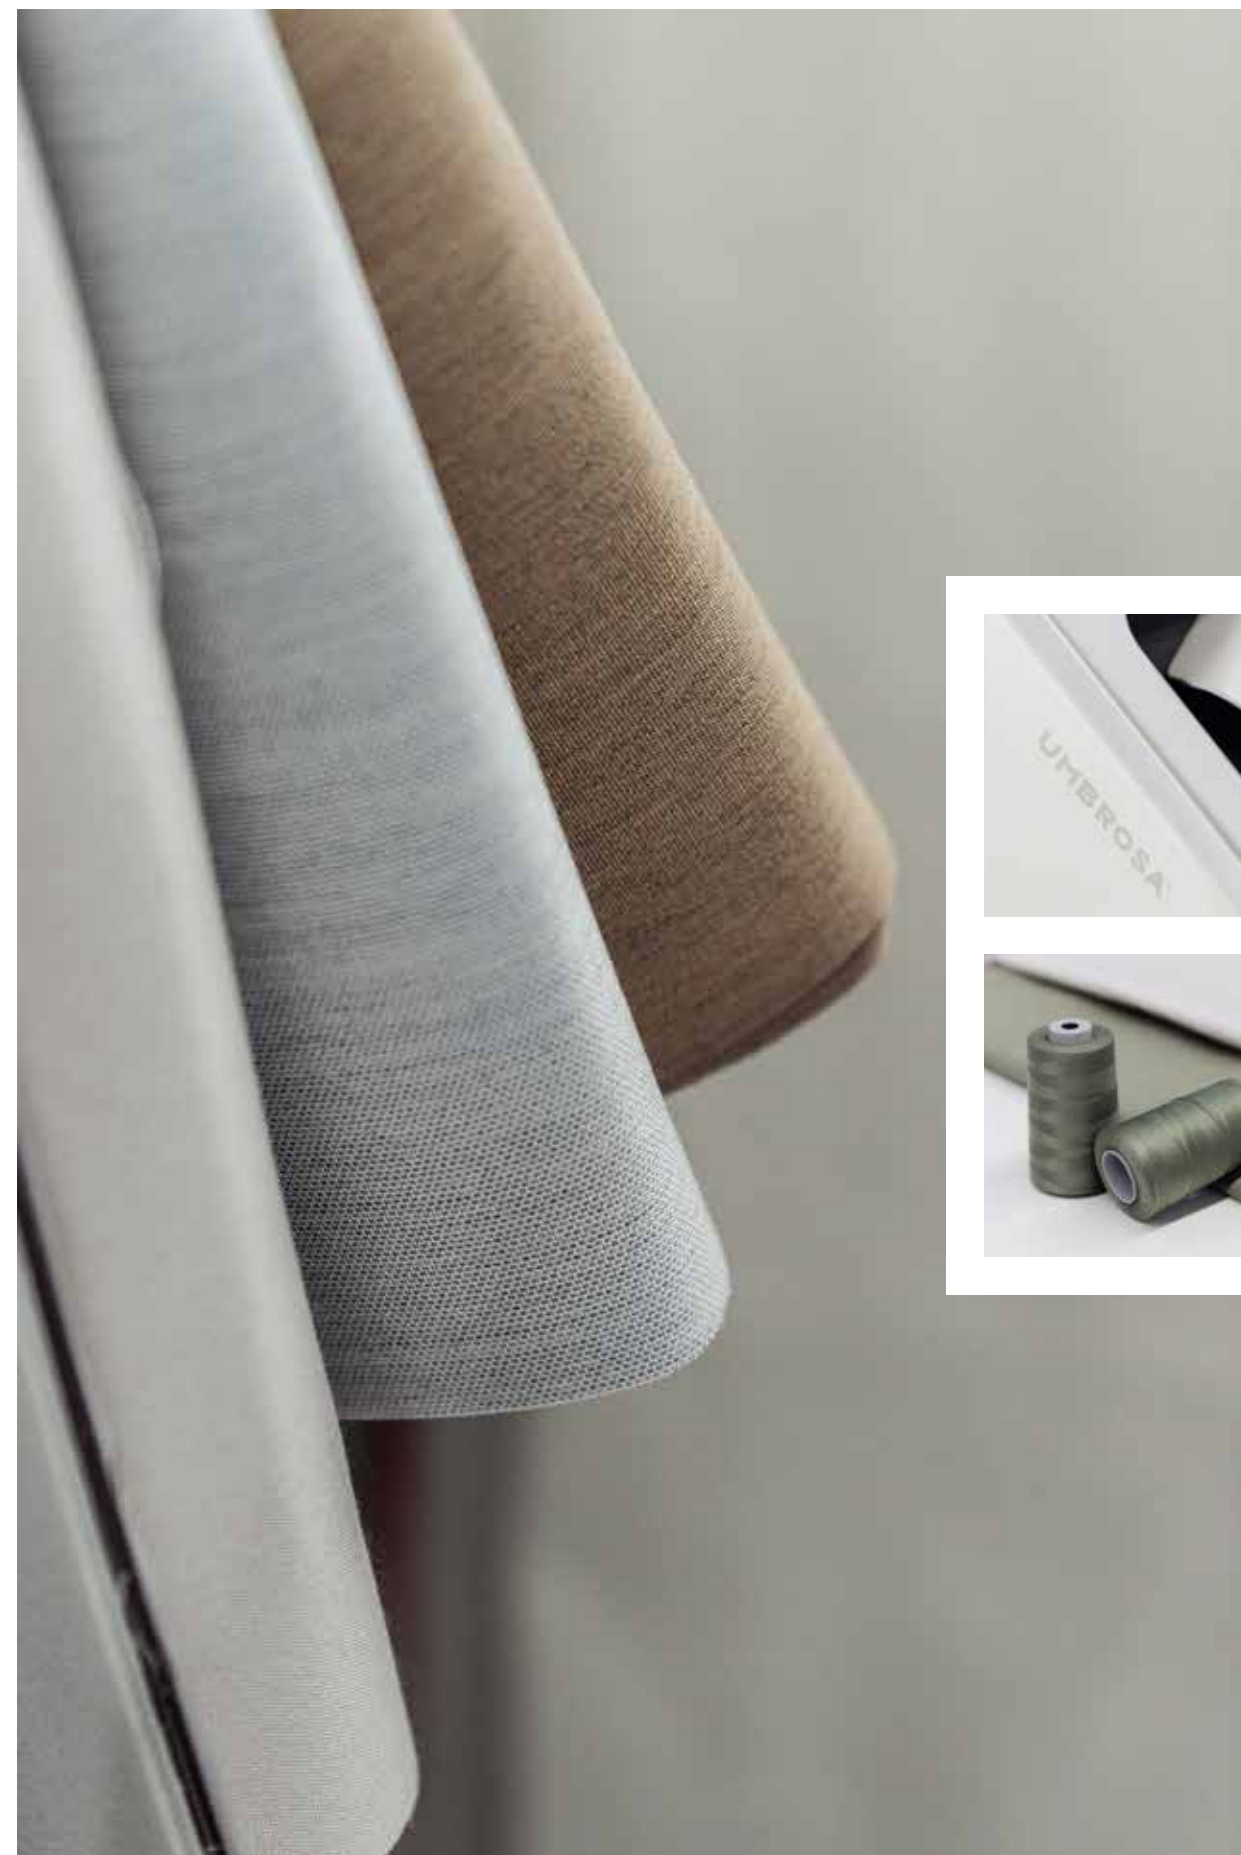

FABRIC COLORS

Solidum

Colorum

Umbrosa has 2 collections of parasol fabrics.

The **Solidum** colors are standard colors. The fabric is 100% Acryl and is made by Dickson.
The **Colorum** collection contains the more exclusive colors. These fabrics, also 100% Acrylic, are manufactured by Dickson (Sunbrella) or Tuvatextil (Agora).