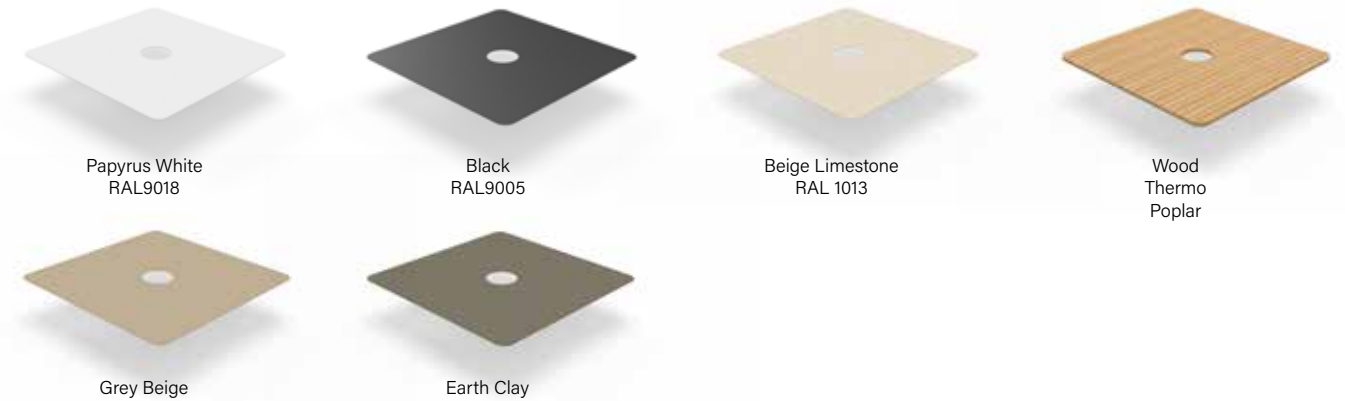

Choose your combination: color frame | canopy | base.

MODEL

Square: 9'10"

OPTIONS COLOR FRAME

OPTIONS CANOPY

OPTIONS BASE

Topplate

Frame

Some possible combinations

Note: Check the Umbrosa pricelist for the collections available in your country.

Overview Standard Collection

The Umbrosa standard collection consists of 4 collections where each model is available in 14 different canopy colors.