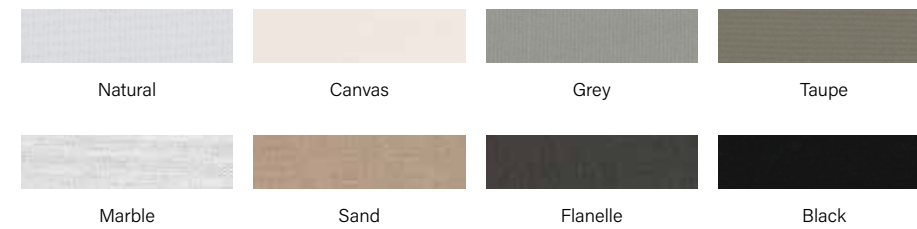

Choose your combination: color frame | canopy | base.

MODEL

Square: 9'10"

OPTIONS COLOR FRAME

OPTIONS CANOPY

OPTIONS BASE

Topplate

Frame

Some possible combinations

Note: Check the Umbrosa pricelist for the collections available in your country.

Overview Standard Collection

The Umbrosa standard collection consists of 4 collections where each model is available in 14 different canopy colors.