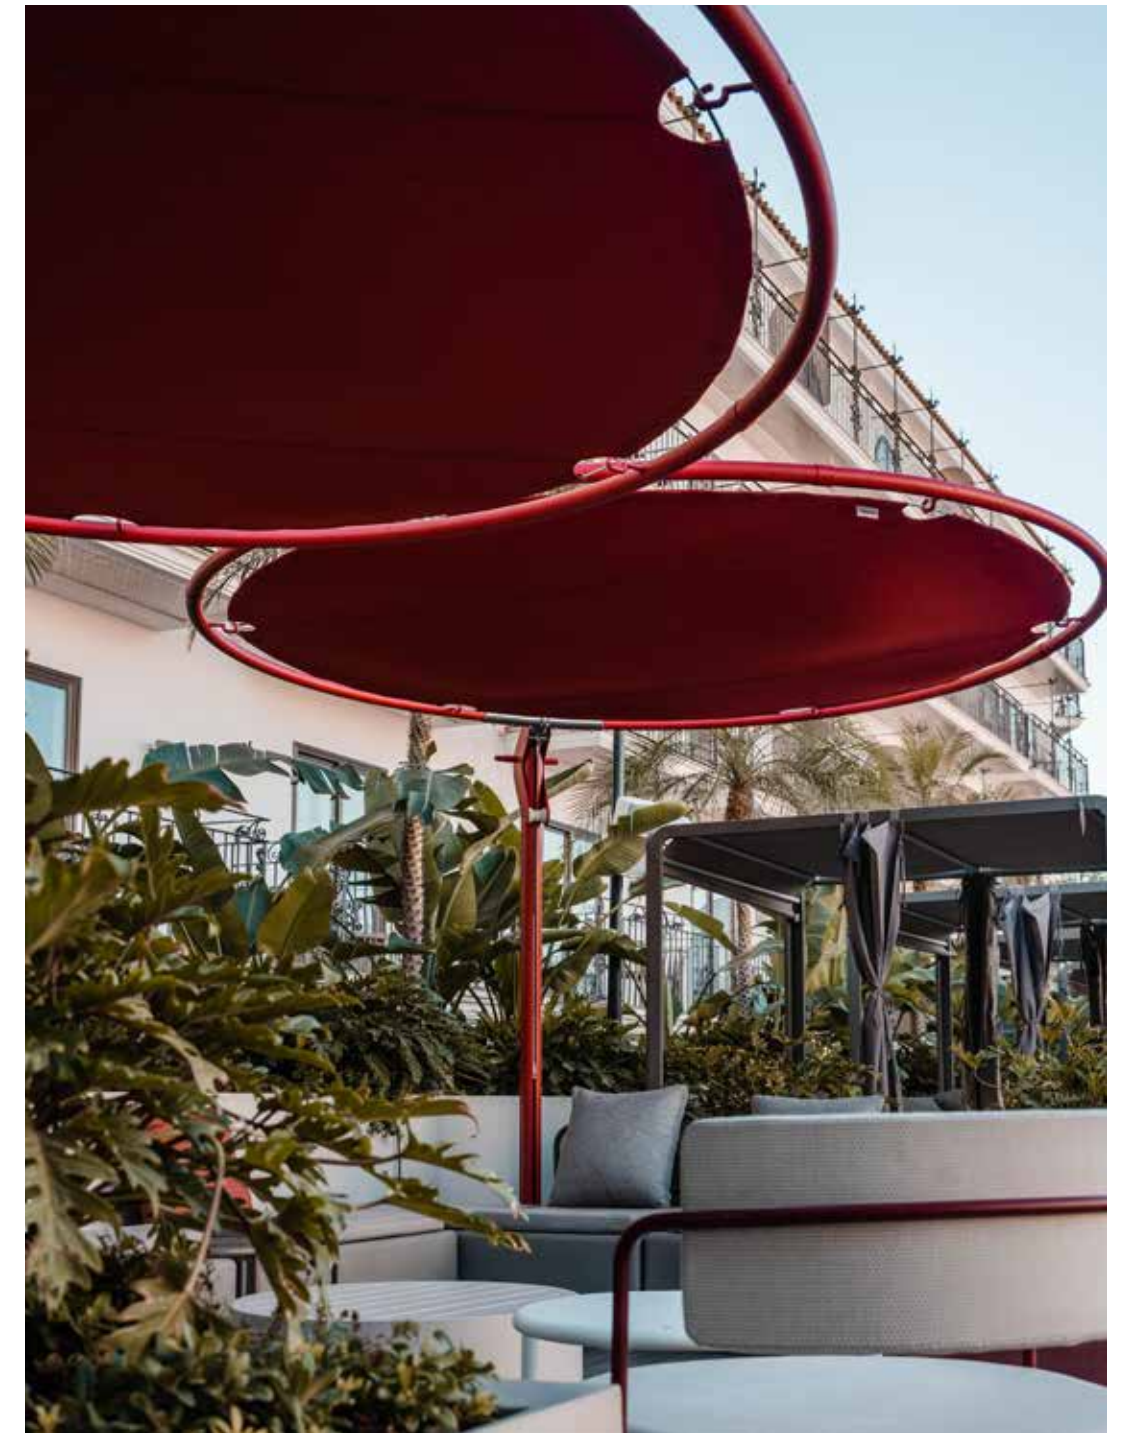

__REFERENCE PROJECTS **Eclisum custom** | Hard Rock Café, Marbella

Overview UX Collection

The Umbrosa UX collection currently consists of 10 unique parasols. The parasols are only available in the combination as shown here.