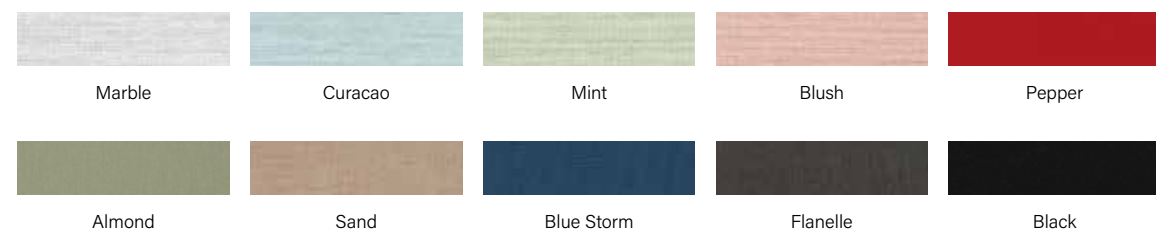

Finish:

- Alu
- Black (RAL 9005)

Triangle

Square

Rectangle

Note: Check the Umbrosa pricelist for the collections available in your country.

Overview Colors

FRAME COLORS

FABRIC COLORS

Solidum

Colorum

Umbrosa has 2 collections of parasol fabrics.

The **Solidum** colors are standard colors. The fabric is 100% Acryl and is made by Dickson.
The **Colorum** collection contains the more exclusive colors. These fabrics, also 100% Acrylic, are manufactured by Dickson (Sunbrella) or Tuvatextil (Agora).